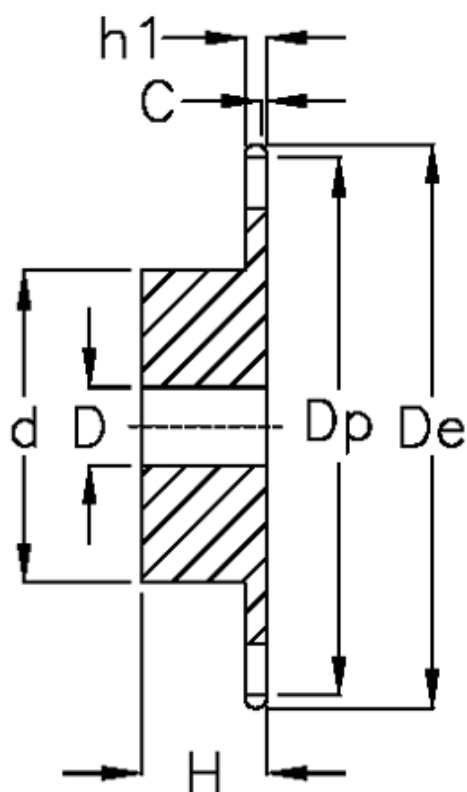

Article number: 616011012016

Description: Sprocket 32 B-1 Z=16 simplex
predrilled

Measures

C	= 6
d	= *160
D	= $30 \pm 0,5$
De	= 280.9
Dp	= 260.4
For chain size = 2" x 1 1/4"	
For chain type = 32 B-1	
H	= 90

h1	= 29.4
Number of teeth = 16	